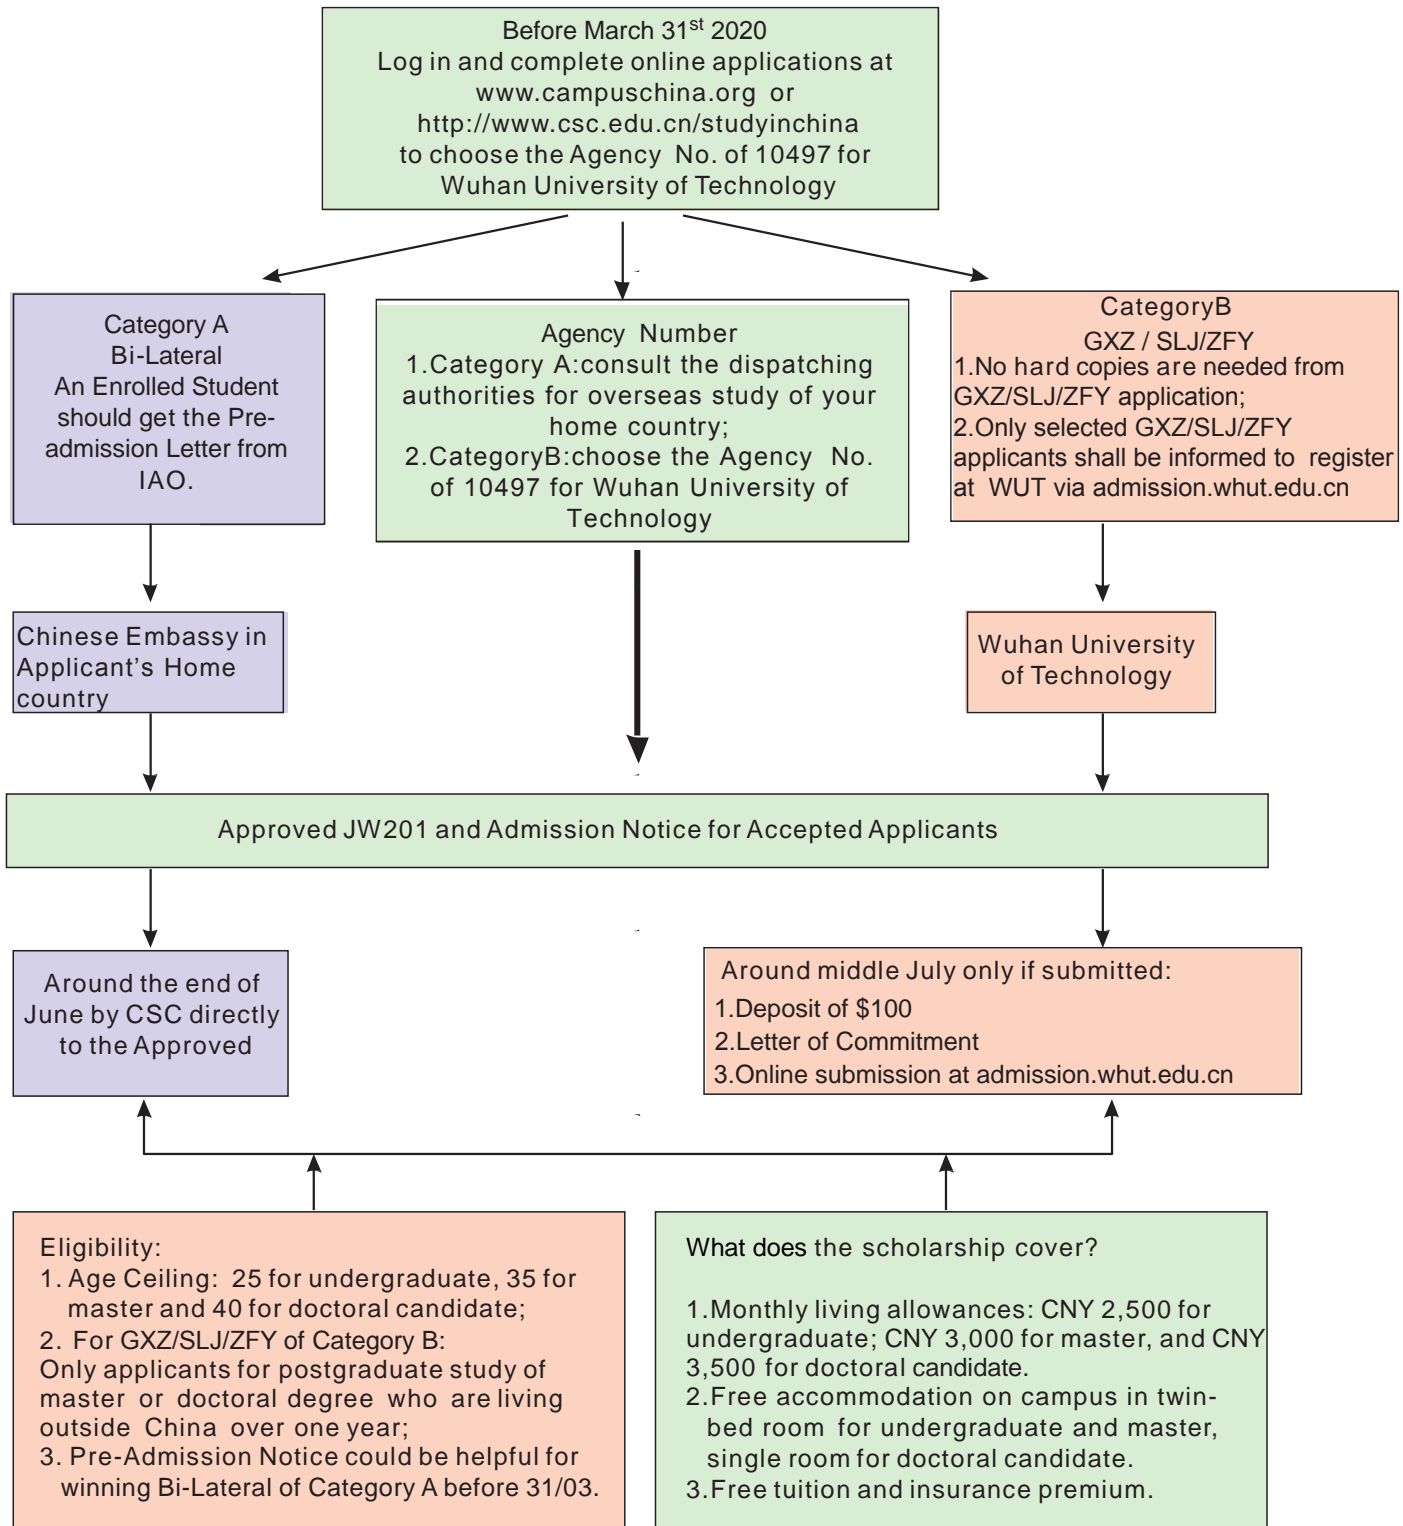

# Chart for CSC online Application

For more details beyond CSC websites or our website at <http://sie.whut.edu.cn/english/>, please feel free to contact our International Admission Office via [admission@whut.edu.cn](mailto:admission@whut.edu.cn), or Tel/Fax: +86-27-87590525 Add: #205 Luoshi Road,Wuhan, Hubei Province, P.R. China

Note: GXZ means University Postgraduate Program Scholarship  
SLJ means the Silk Road Program Scholarship; ZFY means China-Africa Friendship Scholarship